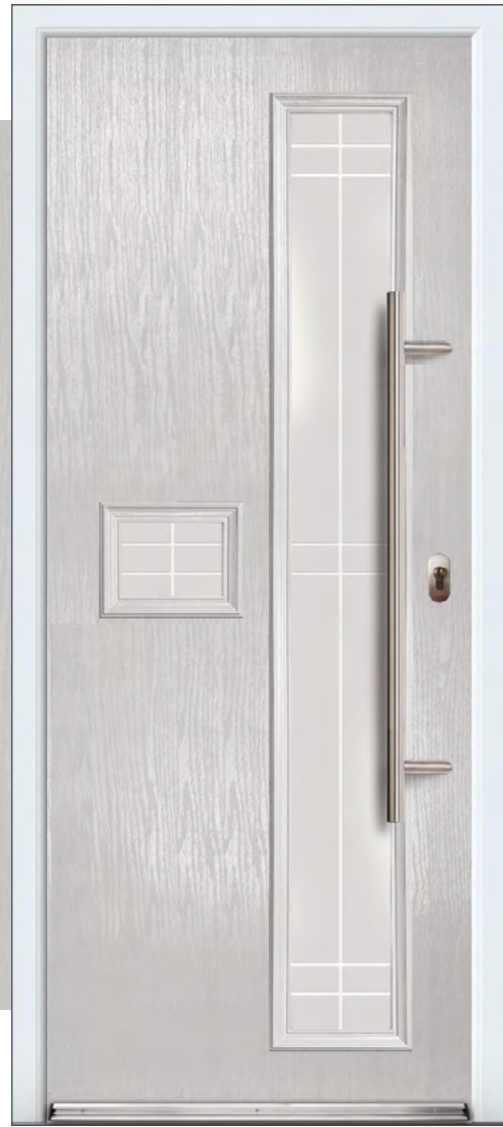

JOWETT 2

ⓓ

ⓓ

SEVILLE 2

Door available as flat or grooved (cottage) faced.
Door featured is a Telegrey 4 (RAL 7047) Jowett 2 with Sandblasted Linear Glass,
Silver Drip Bar, Heritage Lock and 1000 Off-Set Stainless Steel Bar Handle.

Door available as flat or grooved (cottage) faced.

Door featured is a Granite Grey (RAL 7026) Seville 2 with Sandblasted Timor Glass,
Silver Drip Bar and 1200 Off-Set Stainless Steel Handle and chrome letterplate.

Tahoe
Colour
Change
Options

ⓓ Double Glazed

ⓓ Triple Glazed

ⓑ Backing Glass Choice Available