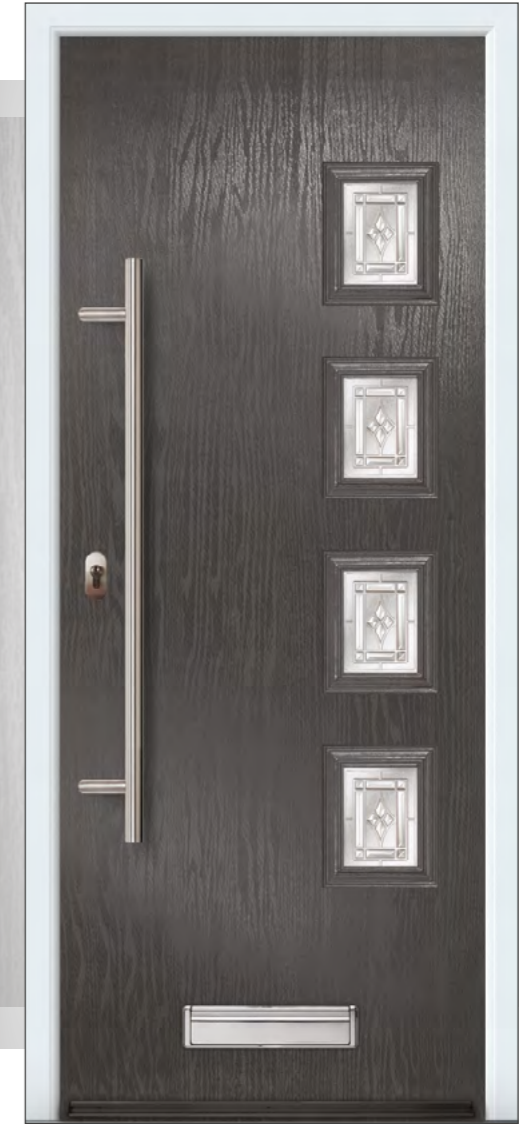

ARUBA 4

Door available as flat or grooved (cottage) faced.

Door featured is a Granite Grey (RAL 7026) Aruba 4 with Elderton Glass, Granite Grey Drip Bar, 1200 Off-Set Stainless Steel Bar Handle and chrome Letterplate.

(D) Double Glazed

(T) Triple Glazed

(B) Backing Glass Choice Available

(D) Double Glazed

(T) Triple Glazed