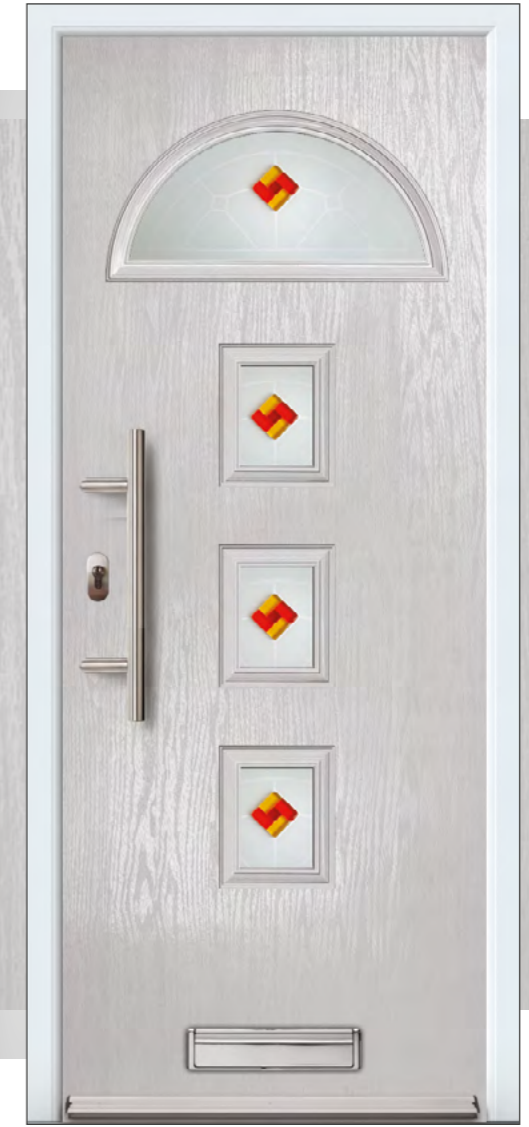

Door available as flat or grooved (cottage) faced.

Door featured is a Telegrey 4 (RAL 7047) Belize 4 with Sandblasted Perugia Glass with Yellow/Orange Bevels, Telegrey Drip Bar, 600 Off-Set Stainless Steel Bar Handle and matching Letterplate.