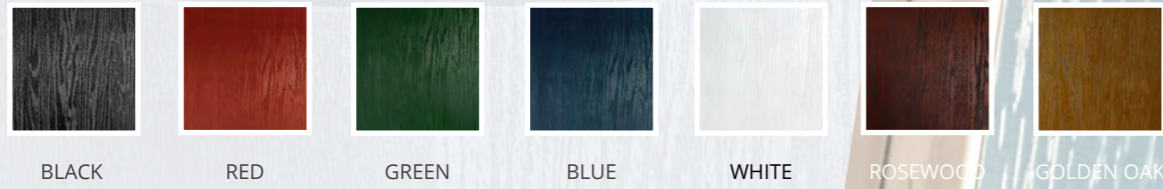

(D) (B)

Diamond Cut (T)

Matrix (T)

Sandblasted Linear (D) (B)

Sandblasted Tahoe Blue (D) (B)

Sandblasted Ellie (D) (B)

Sandblasted Mia (D) (B)

STANDARD DOOR COLOURS

Choose from **seven standard colours** catering for most preferences and aesthetic appeal.

BLACK RED GREEN BLUE WHITE ROSEWOOD GOLDEN OAK

COLOUR BONDING

Got a particular colour in mind? Enhance your entrance with a choice of vibrant, modern door colours all of which can be supplied with colour matched frames and coloured edge banding.