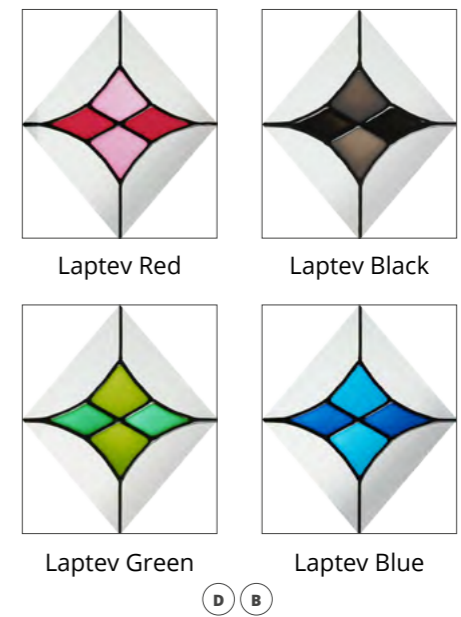

Door available as flat or grooved (cottage) faced.

Door featured is a Standard Green Sonett 3 with Green Polar Tile Glass, Silver Drip Bar, Stainless Steel Vee Handle and chrome letterplate..