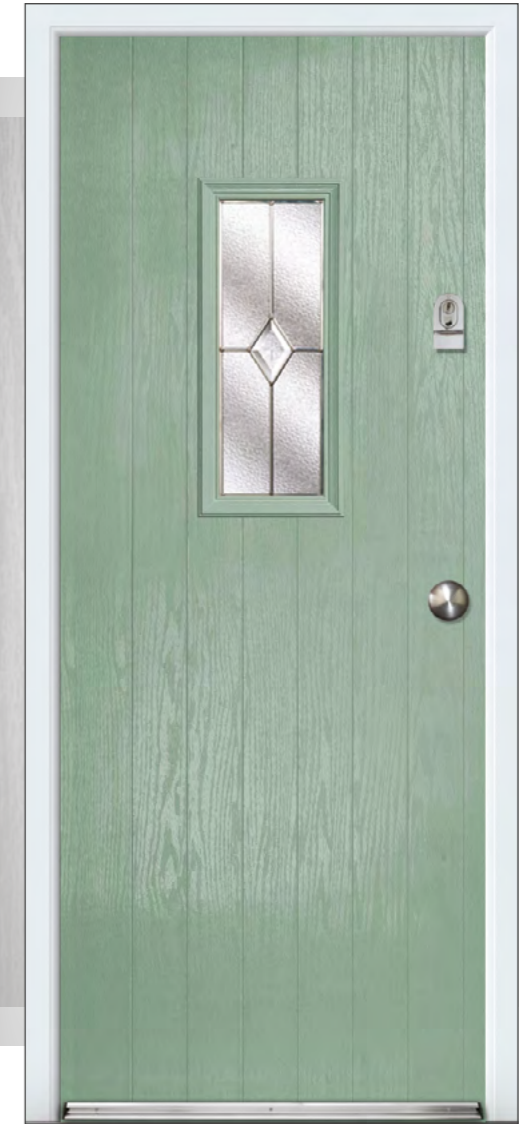

(T)

Door available as flat or grooved (cottage) faced.

Door featured is a Cottage Grooved Chartwell Catalina 1 with Classic Diamond Glass, Silver Drip Bar and Stainless Steel Knob Handle.

Jet (D)

Palopo (D) (B)