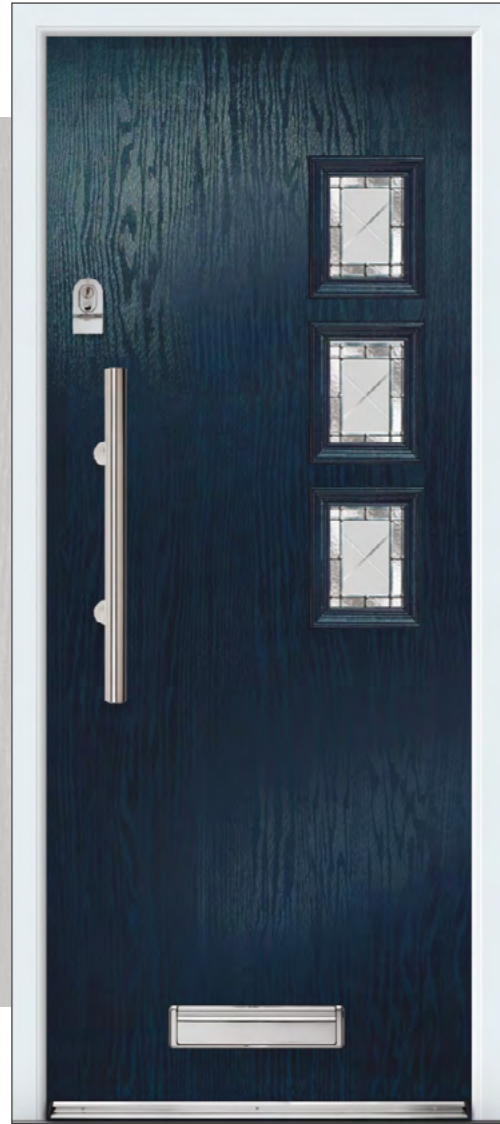

ARUBA 3

Door available as flat or grooved (cottage) faced.

Door featured is a Standard Blue Aruba 3 with Diamond Cut Glass, Silver Drip Bar, Heritage Lock, 600 Inline Stainless Steel Handle and chrome letterplate.

Elegance Hammered Glass with 5mm Glue Chip Bevels and Polished Zinc Came.

(T)