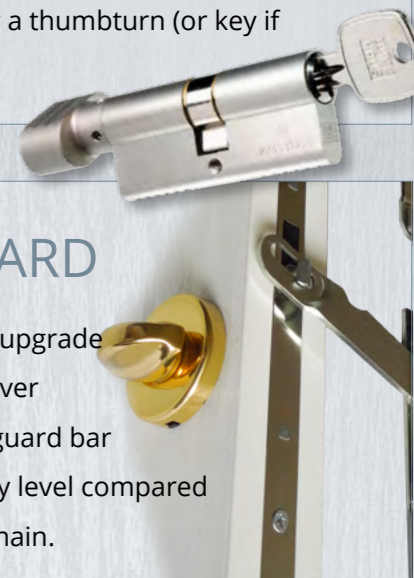

The **WINKHAUS HERITAGE** multi-point locking system has a slam-shut operation whereby the lock keep will automatically engage once the door is closed. A key is then required to gain entry from the outside.

**WINKHAUS
HERITAGE
LOCK**

The key cylinder is positioned 3/4 of the way up the door - similar to traditional period doors. From the outside the lock is key operated with a chrome or gold ring pull plate and from the inside by a thumbturn (or key if used with an internal handle to aid door opening).

ENTRY GUARD

The Entry Guard is an upgrade option to the Lever/Lever Trulock. This integral guard bar offers a higher security level compared to a traditional door chain.

IMPORTANT: Thumbturn lock mechanisms are not fitted next to glazing panels for security reasons. Customers specifying thumbturns next to glazing cassettes do so at their own risk.