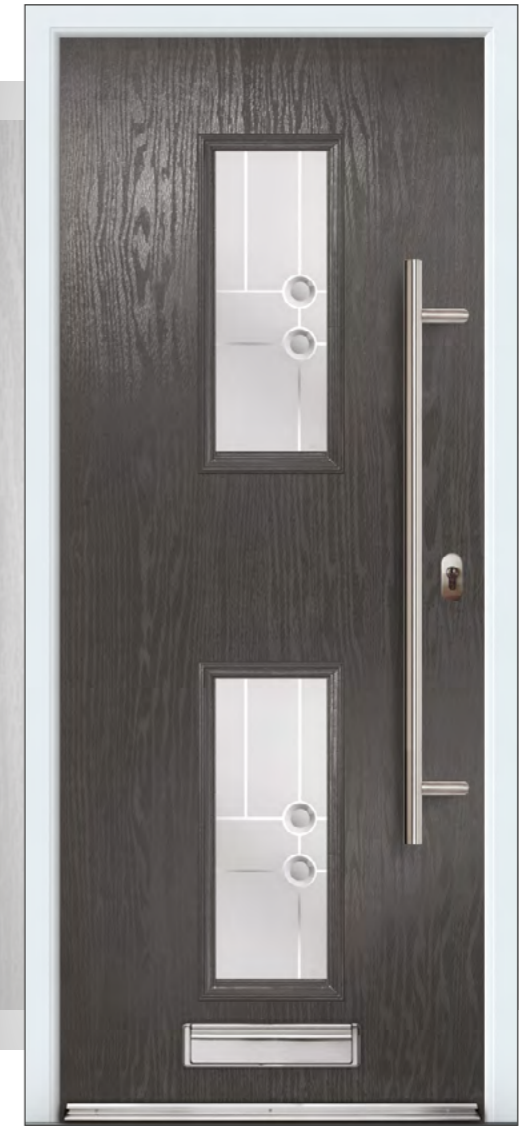

SEVILLE 2

Door available as flat or grooved (cottage) faced.
Door featured is a Telegrey 4 (RAL 7047) Jowett 2 with Sandblasted Linear Glass,
Silver Drip Bar, Heritage Lock and 1000 Off-Set Stainless Steel Bar Handle.

Door available as flat or grooved (cottage) faced.

Door featured is a Granite Grey (RAL 7026) Seville 2 with Sandblasted Timor Glass,
Silver Drip Bar and 1200 Off-Set Stainless Steel Handle and chrome letterplate.

Tahoe
Colour
Change
Options

ⓓ Double Glazed

ⓓ Triple Glazed

ⓑ Backing Glass Choice Available