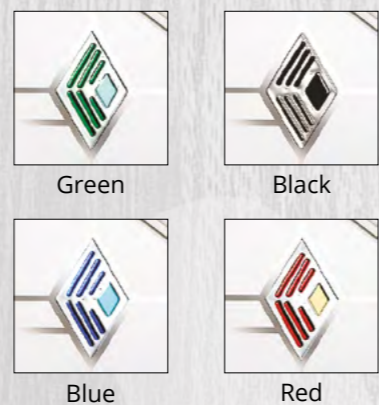

ALFETTA 2

Murano Colour Change Options
(D) (B)