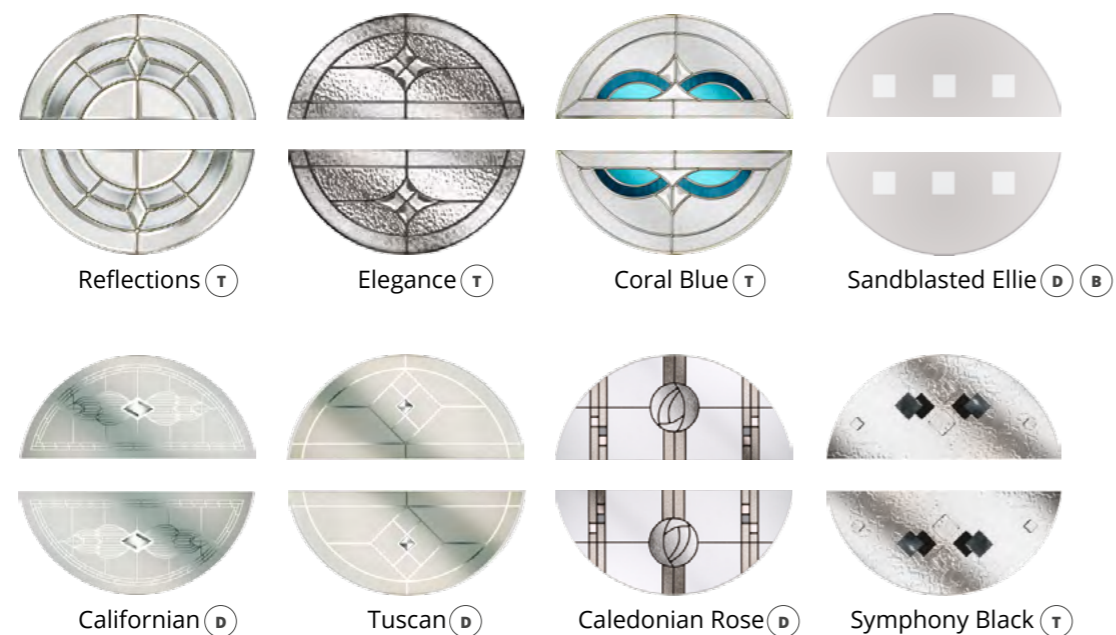

Cover Doors left to right: 1/ Black Aruba 4 with 1200 Off-Set Bar Handle and Elderton Glass. 2/ Granite Grey Uracco 1 with 1200 Off-Set Bar Handle and Black Tahoe Sandblasted Glass. 3/ Telegrey 4 Sonnet 3 with Vee Handle and Black Polar Sandblasted Glass.

ALFETTA 2

Murano Colour Change Options
 (D) (B)

Laptev Colour Change Options
 (T) (B)

Door available as flat or grooved (cottage) faced.

Door featured is a Standard Red Alfetta 2 with Red Murano Glass, Red Drip Bar and Stainless Steel Bow Handle.

ARUBA 1

Door available as flat or grooved (cottage) faced.

Door featured is a Cottage Grooved Standard White Aruba 1 with Red Laptev Glass, Heritage Lock, Silver Drip Bar, 600 Inline Stainless Steel Handle and Matching Letterplate.