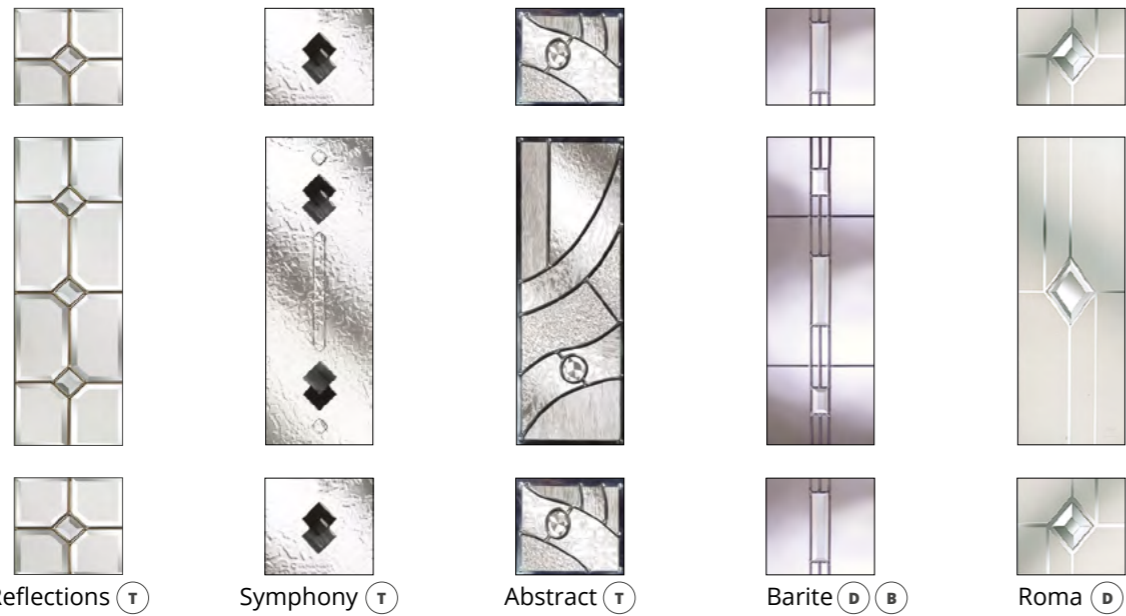

ⓓ ⓑ

ⓓ Double Glazed

Ⓣ Triple Glazed

ⓑ Backing Glass Choice Available

Fused Glass Tiles with Polished Zinc Came.

Ⓣ

Modena

FIRENZA 3

HANSA 3

Door available as flat or grooved (cottage) faced.
Door featured is a Duck Egg Blue Firenza 3 with Grey Diamond Glass, Silver Drip Bar and 1200 Off-Set Stainless Steel Bar Handle.

Door featured is a Light Ivory (RAL 1015) Hansa 3 with Tahoe Glass, Silver Drip Bar and 800 Off-Set Stainless Steel Bar Handle.