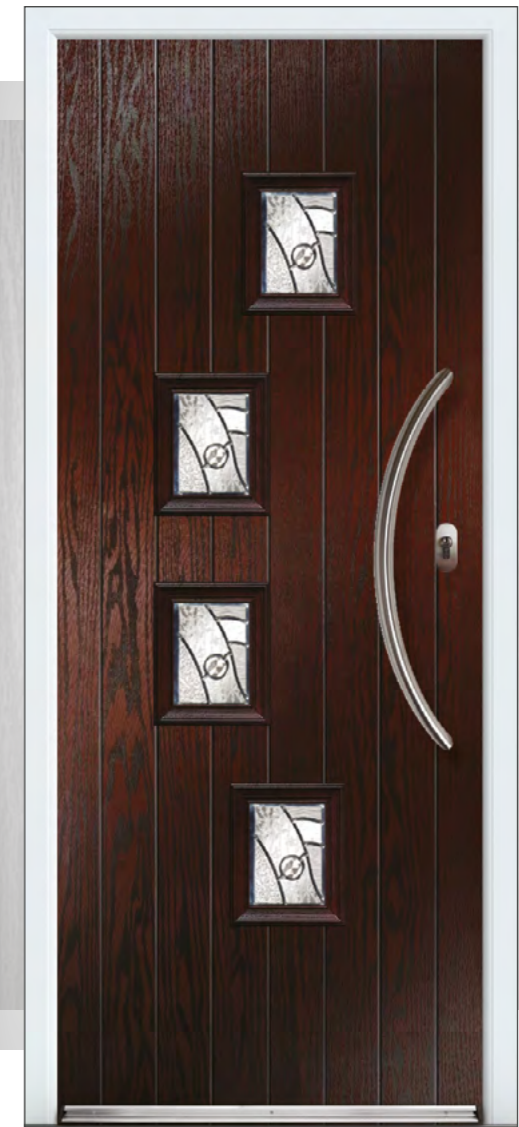

DORETTI 4

Door available as flat or grooved (cottage) faced.

Door featured is a Standard Red Debonaire 2 with Prairie Glass, Red Drip Bar and 1200 Off-Set Stainless Steel Bar Handle.

Palopo glass is available in a number of colour options.

Ask for details.

ⓓ Double Glazed

Ⓣ Triple Glazed

ⓑ Backing Glass Choice Available

Please Note:
Depending on overall door sizes, the glazing cassette positions may alter so as to accommodate a letterplate if required.

Door available as flat or grooved (cottage) faced.

Door featured is a Cottage Grooved Rosewood Doretti 4 with Abstract Glass, Silver Drip Bar and Stainless Steel Bow Handle.