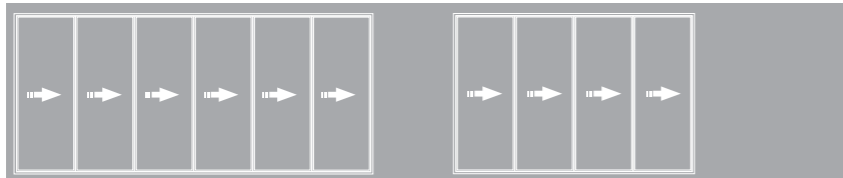

FOUR PANE CONFIGURATION
(4 panes, 4 sliding, 0 swing)

CONFIGURATIONS WITH NO HINGED DOOR LEAVES

SIX PANE CONFIGURATION
(6 panes, 6 sliding, 0 swing)