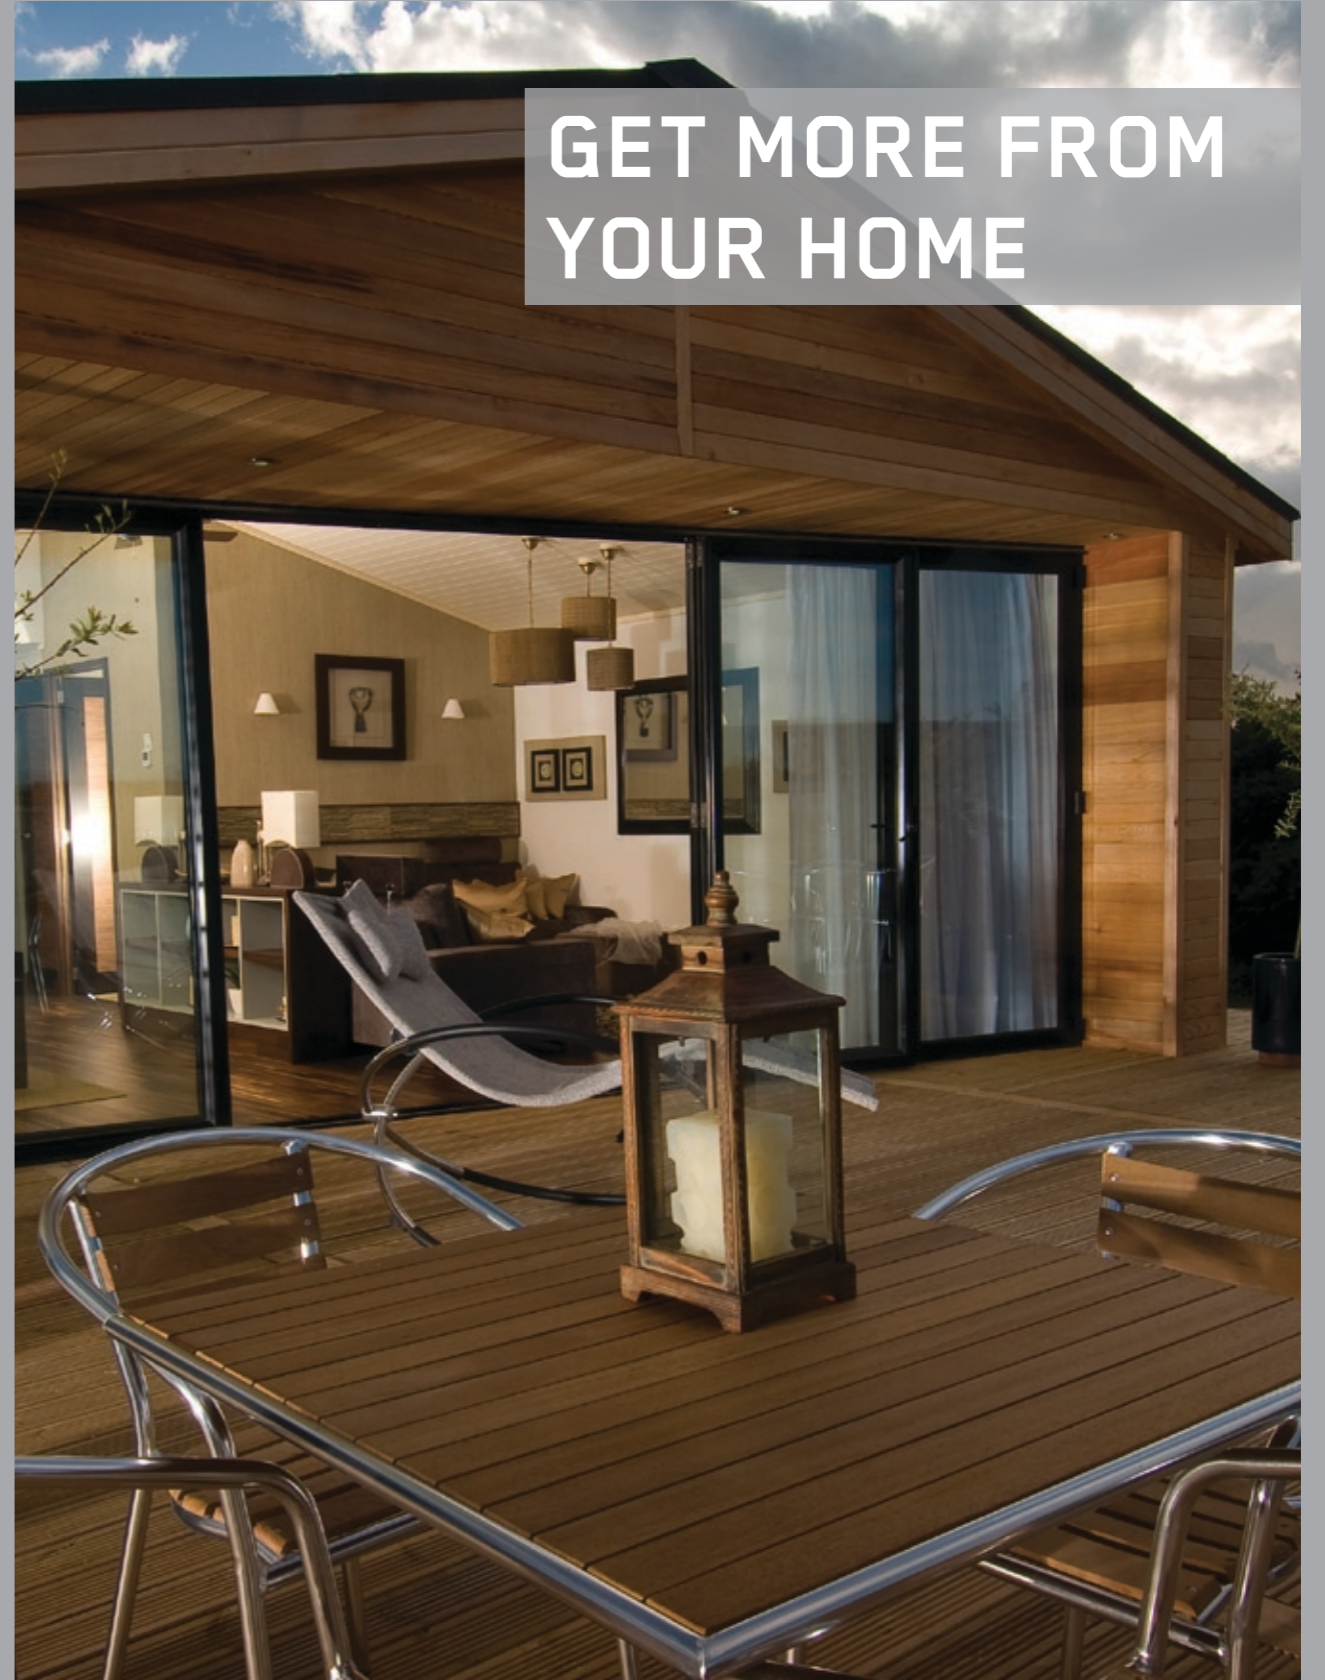

**GET MORE FROM
YOUR HOME**