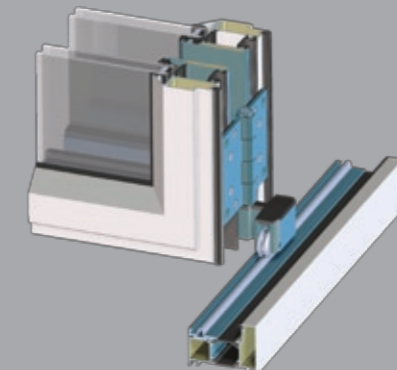

EASY-GLIDE STAINLESS STEEL WHEELS & TRACK

Easy glide stainless steel wheels run on stainless steel tracks, which are completely hidden from view when the door is closed. Even the standard threshold is low and internal floor finishes can be fitted up to the cill, creating a flush finish.