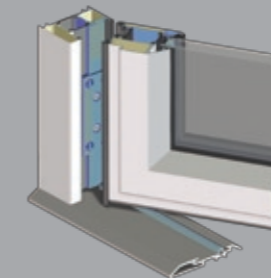

PULL HANDLE HINGE

The central hinge incorporates a pull handle which makes the door easy to close without risk of finger entrapment.

SHOOTBOLT HANDLE

This handle throws the shootbolts into position with an easy action and provides an indicator that the door is fully locked.

MULTI-POINT LOCK

Dualfold features hardware designed specifically for doors with a Eurogroove multipoint locking system – far stronger than the 'window' hardware used on some doors of this kind. This means Dualfold can be fully operated from outside and inside.

HINGE BOLT

Hinge bolts effectively lock the frames together when the doors are closed.

LOW THRESHOLD CILL

Optional low threshold cill, used for ease of access and superb aesthetics.

EASY-GLIDE STAINLESS STEEL WHEELS & TRACK