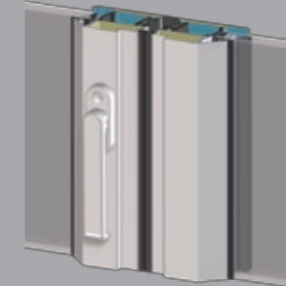

Window Energy Rating

HARDWARE

LEVER HANDLE DOORS (INSIDE & OUT)

Dualfold features proper door operating hardware, with handles on both sides of the swing doors. This means that a Dualfold door can not only be securely locked, but also used as a main entry or exit route.

PULL HANDLE HINGE

The central hinge incorporates a pull handle which makes the door easy to close without risk of finger entrapment.

SHOOTBOLT HANDLE

This handle throws the shootbolts into position with an easy action and provides an indicator that the door is fully locked.