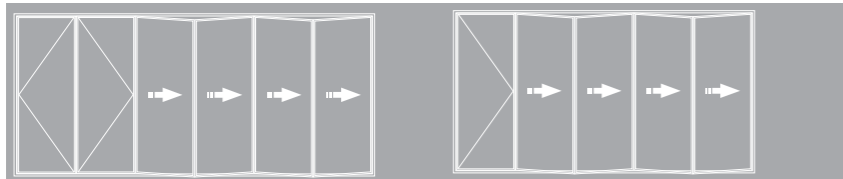

Easy glide stainless steel wheels run on stainless steel tracks, which are completely hidden from view when the door is closed. Even the standard threshold is low and internal floor finishes can be fitted up to the cill, creating a flush finish.

CONFIGURATIONS & STYLES

CONFIGURATIONS WITH HINGED DOOR LEAVES

SEVEN PANE CONFIGURATION
(7 panes, 7 sliding, 0 swing)

SIX PANE CONFIGURATION
(6 panes, 3 + 3 sliding, 0 swing)

SIX PANE CONFIGURATION
(6 panes, 5 sliding, 1 swing)