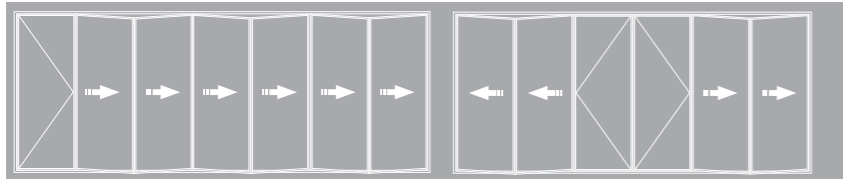

You can choose to have one or two doors swinging open like traditional French doors, then slide the set to one side or the other. A two-pane arrangement can even help you to maximise the space between a conservatory and the house, by sliding unobtrusively to one side, giving a full clear opening.

HINGE BOLT

Hinge bolts effectively lock the frames together when the doors are closed.

LOW THRESHOLD CILL

Optional low threshold cill, used for ease of access and superb aesthetics.

EASY-GLIDE STAINLESS STEEL WHEELS & TRACK

CONFIGURATIONS & STYLES

CONFIGURATIONS WITH HINGED DOOR LEAVES

SEVEN PANE CONFIGURATION
(7 panes, 7 sliding, 0 swing)

SIX PANE CONFIGURATION
(6 panes, 3 + 3 sliding, 0 swing)

SIX PANE CONFIGURATION
(6 panes, 5 sliding, 1 swing)