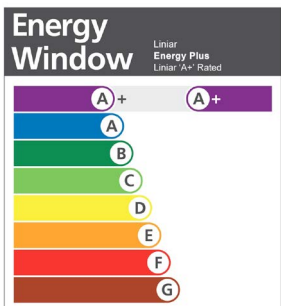

Better for the environment

Energy Ratings explained

One of the most effective ways you can save energy within your home is through installing energy efficient doors and windows.

Whether double or triple glazed, Liniar windows outperform most of the other leading windows in the UK - mainly due to our innovative PVCu multi-chambered profile design.

The BFRC Energy Rating Scheme is the UK's national system for rating the energy efficiency of windows and is recognised within the Building Regulations as a method of showing compliance for your windows installation. The rating scale runs from A+ to G, and indicates how well a product will:

- help you contain and conserve heat within your building in the winter
- keep out the elements
- resist condensation on the inside
- contribute to improved sound insulation.

Liniar windows and doors can achieve an **'A+' rating***, better than most of its competitors, which means you'll be able to enjoy a warmer and quieter home as well as lower energy bills.

* Individual stockists may offer different ratings

Reg. No.: 3814 SC015
Review Date: 12/2014

BFRC Liniar

Please visit www.bfrc.org to check the validity of this licence.