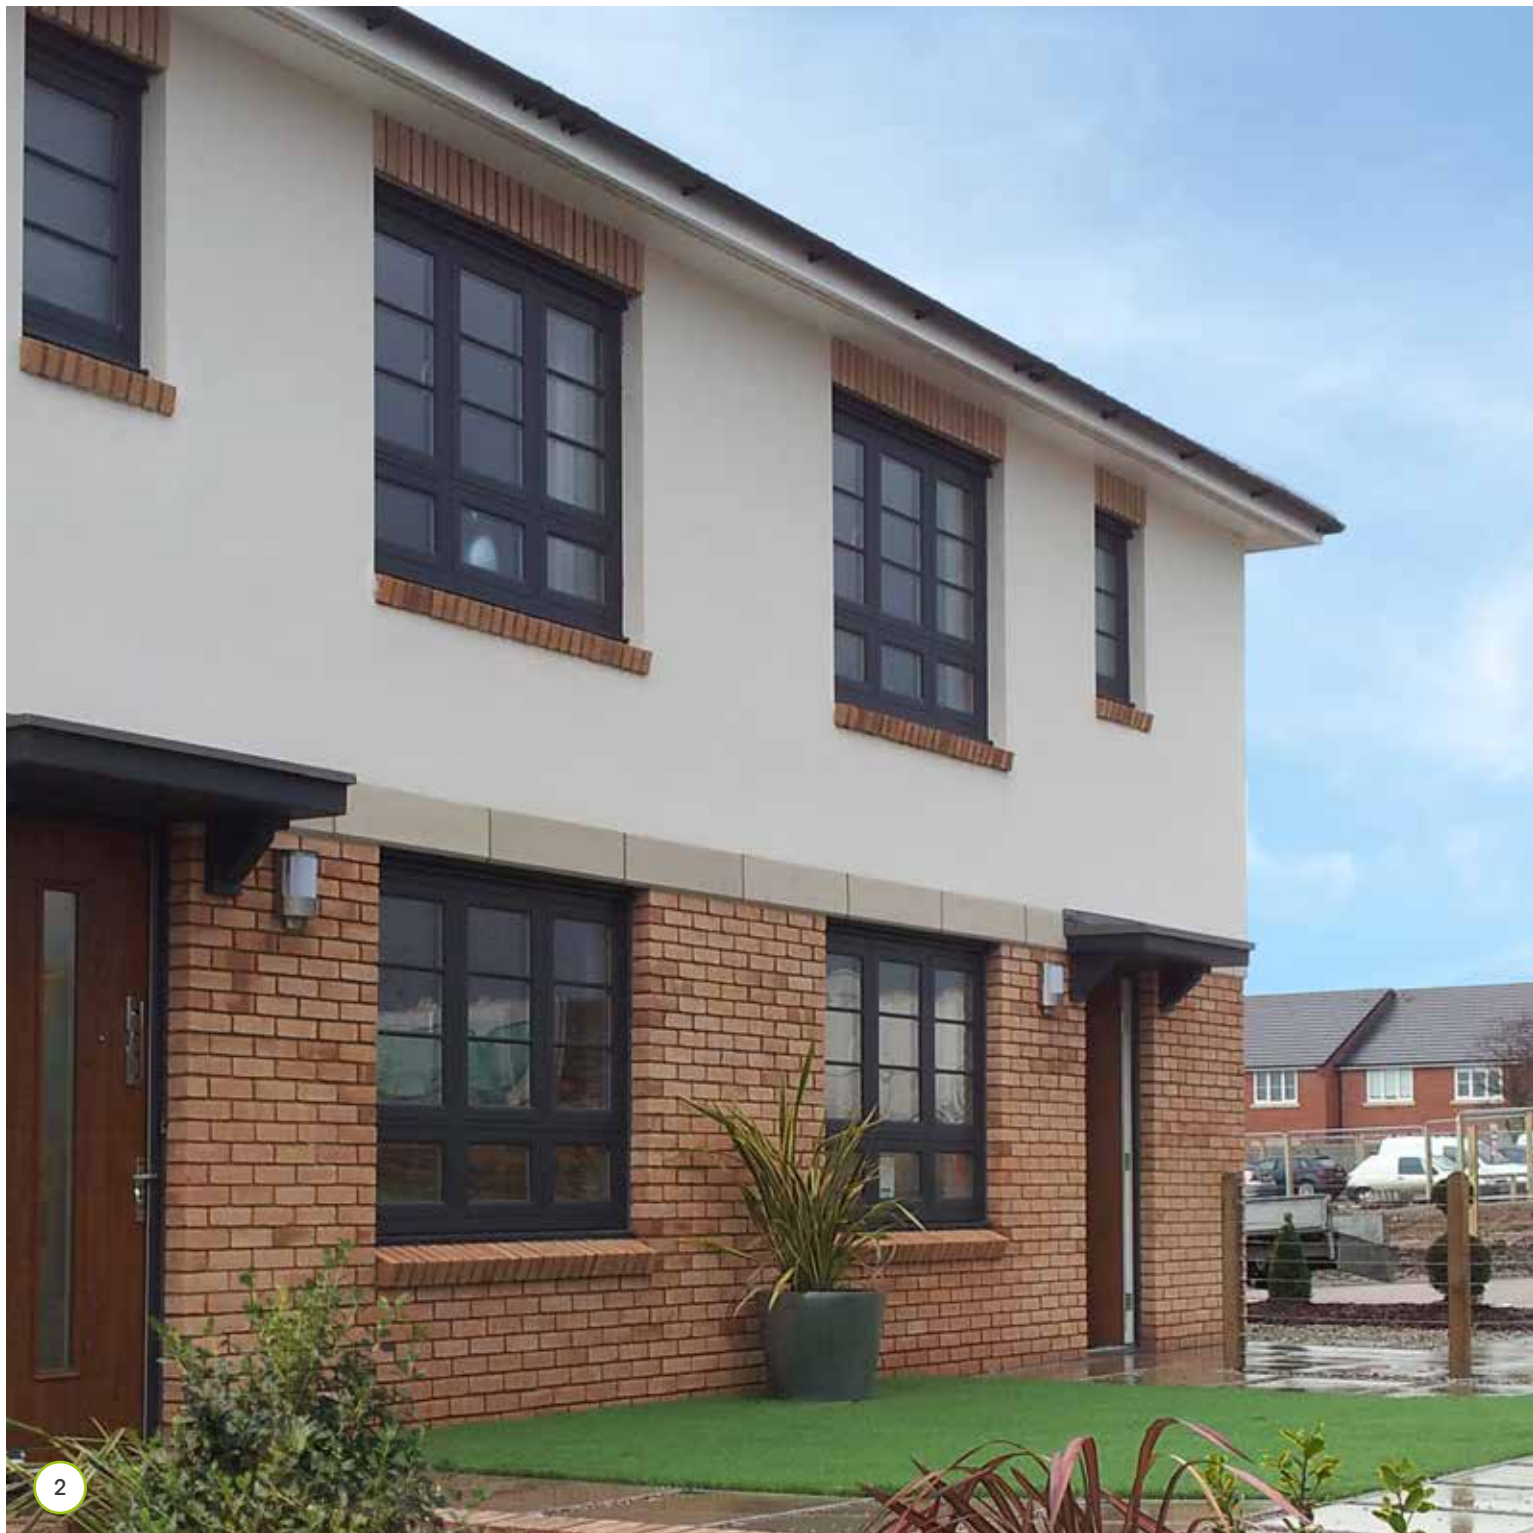

Traditional vs. contemporary

the Liniar Flush Sash window system

The Liniar Flush Sash

Introducing low maintenance PVCu windows with a timber appearance

Traditional PVCu casement windows are usually easy to spot, thanks to the opening sash overlapping the frame.

However, with Liniar's flush sash system, there's no overlap – meaning the exterior of the window remains sleek and unobtrusive. The design is reminiscent of a traditional, pre-1932 timber window and is increasingly popular in conservation areas as a result.

Depending on the colour or foil finish you choose, the flush sash range can offer a modern, contemporary appearance too – so it complements almost every property style.

The Liniar Flush Sash window system incorporates a host of innovative and unique features - sure to give your property a beautiful appearance with 'kerb appeal'.